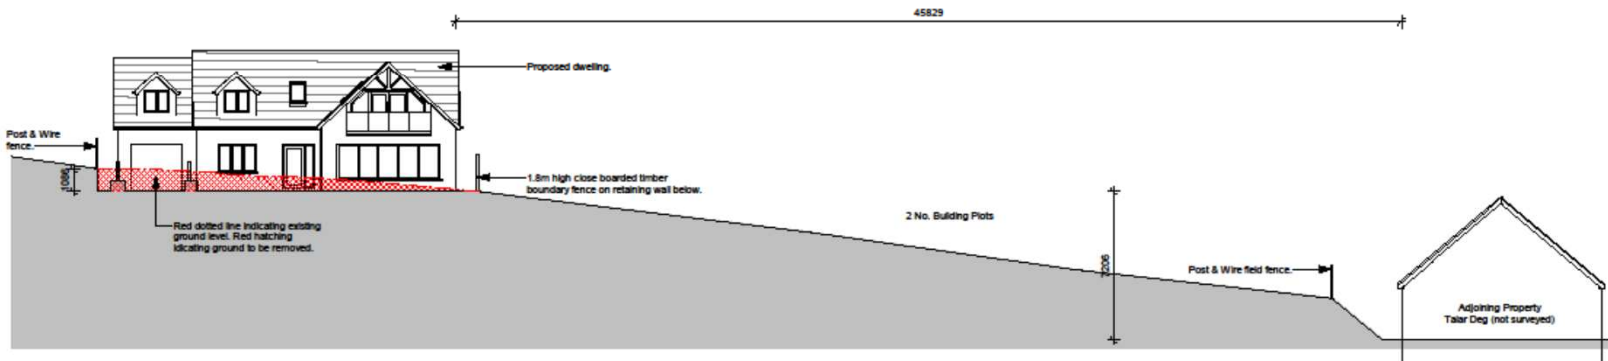

Site Location Plan

W/39269

Proposed Block Plan

W/39269 Proposed Elevation & Floor Plans

PROJECT	
Proposed New Dwelling on land adj. to Talardeg, Llanbody.	
TITLE	
Proposed Dwelling Layout.	
CLIENT	
Mr. Martin Owen.	
SCALE @ A1	DATE
As indicated	01/04/2019
DRAWING NUMBER	REV
01	

26/06/2019 12:33:07

W/39269 Proposed Cross Sections

1 Site Cross Section
1 : 200

0m 4m 8m 12m 16m 20m

VISUAL SCALE 1:200

PROJECT Proposed New Dwelling on land adj. to Talardeg, Llanboidy.	CLIENT Mr. Martin Owen.
SHEET Site Cross Section	Date 30/07/2019
	Scale (@ A3) 1 : 200
	DRAWING NUMBER 102
	REV