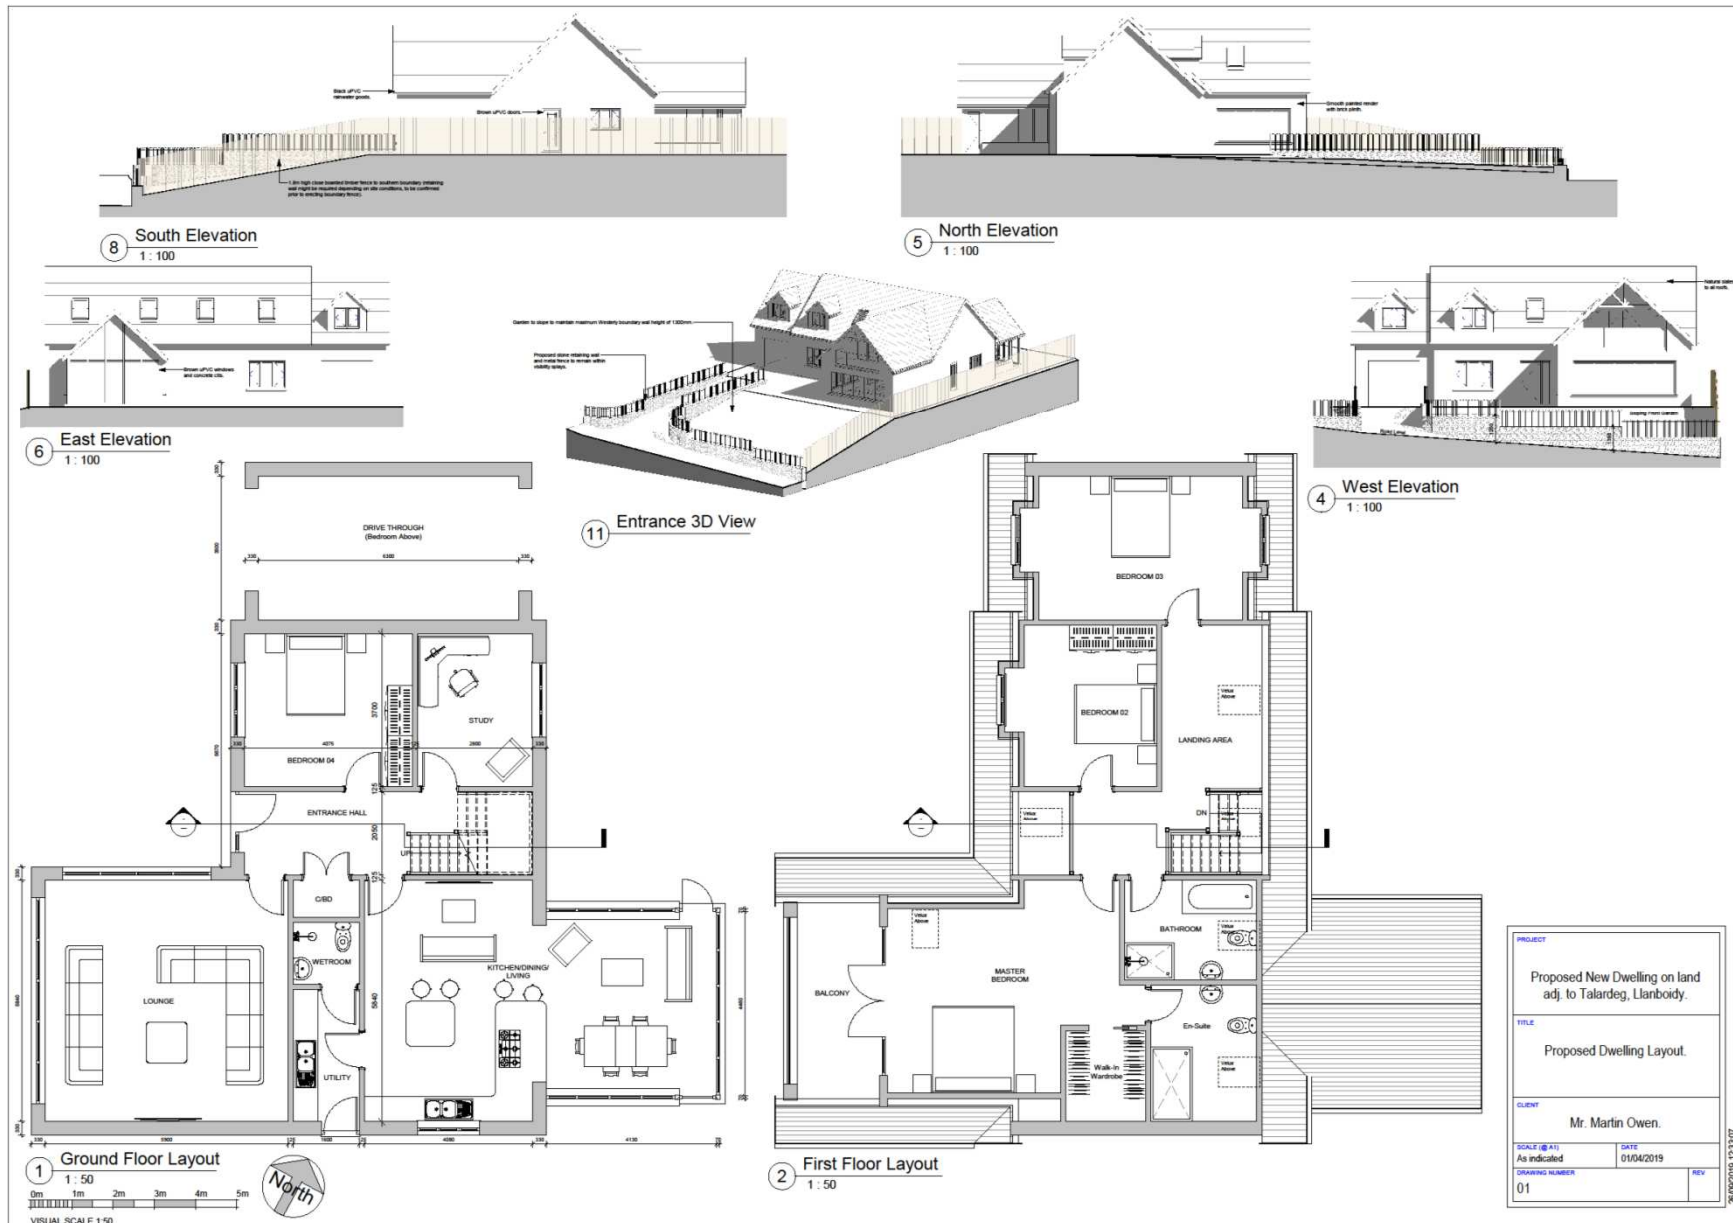

Site Location Plan

W/39269

Proposed Block Plan

W/39269 Proposed Elevation & Floor Plans

PROJECT	
Proposed New Dwelling on land adj. to Talardeg, Llanbody.	
TITLE	
Proposed Dwelling Layout.	
CLIENT	
Mr. Martin Owen.	
SCALE @ A1	DATE
As indicated	01/04/2019
DRAWING NUMBER	REV
01	

26/06/2019 12:33:07

W/39269 Proposed Cross Sections

1 Site Cross Section
1 : 200

0m 4m 8m 12m 16m 20m

VISUAL SCALE 1:200

PROJECT Proposed New Dwelling on land adj. to Talardeg, Llanboidy.	CLIENT Mr. Martin Owen.
SHEET Site Cross Section	Date 30/07/2019
	Scale (@ A3) 1 : 200
	DRAWING NUMBER 102
	REV