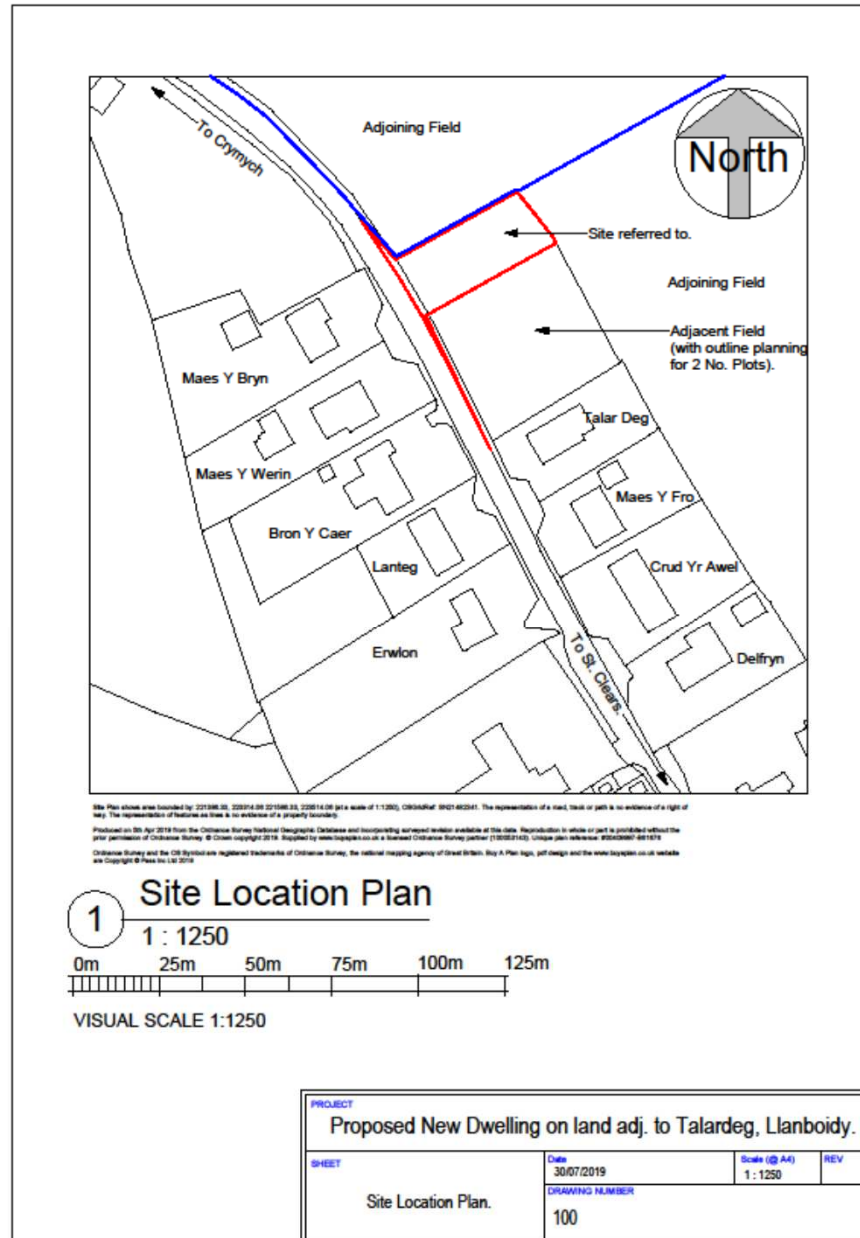

Site Location Plan

W/39269

Proposed Block Plan

W/39269 Proposed Elevation & Floor Plans

PROJECT	
Proposed New Dwelling on land adj. to Talardeg, Llanbody.	
TITLE	
Proposed Dwelling Layout.	
CLIENT	
Mr. Martin Owen.	
SCALE @ A1	DATE
As indicated	01/04/2019
DRAWING NUMBER	REV
01	

26/06/2019 12:33:07

W/39269 Proposed Cross Sections

1 Site Cross Section
1 : 200

0m 4m 8m 12m 16m 20m

VISUAL SCALE 1:200

PROJECT Proposed New Dwelling on land adj. to Talardeg, Llanboidy.	CLIENT Mr. Martin Owen.
SHEET Site Cross Section	Date 30/07/2019
	Scale (@ A3) 1 : 200
	DRAWING NUMBER 102
	REV