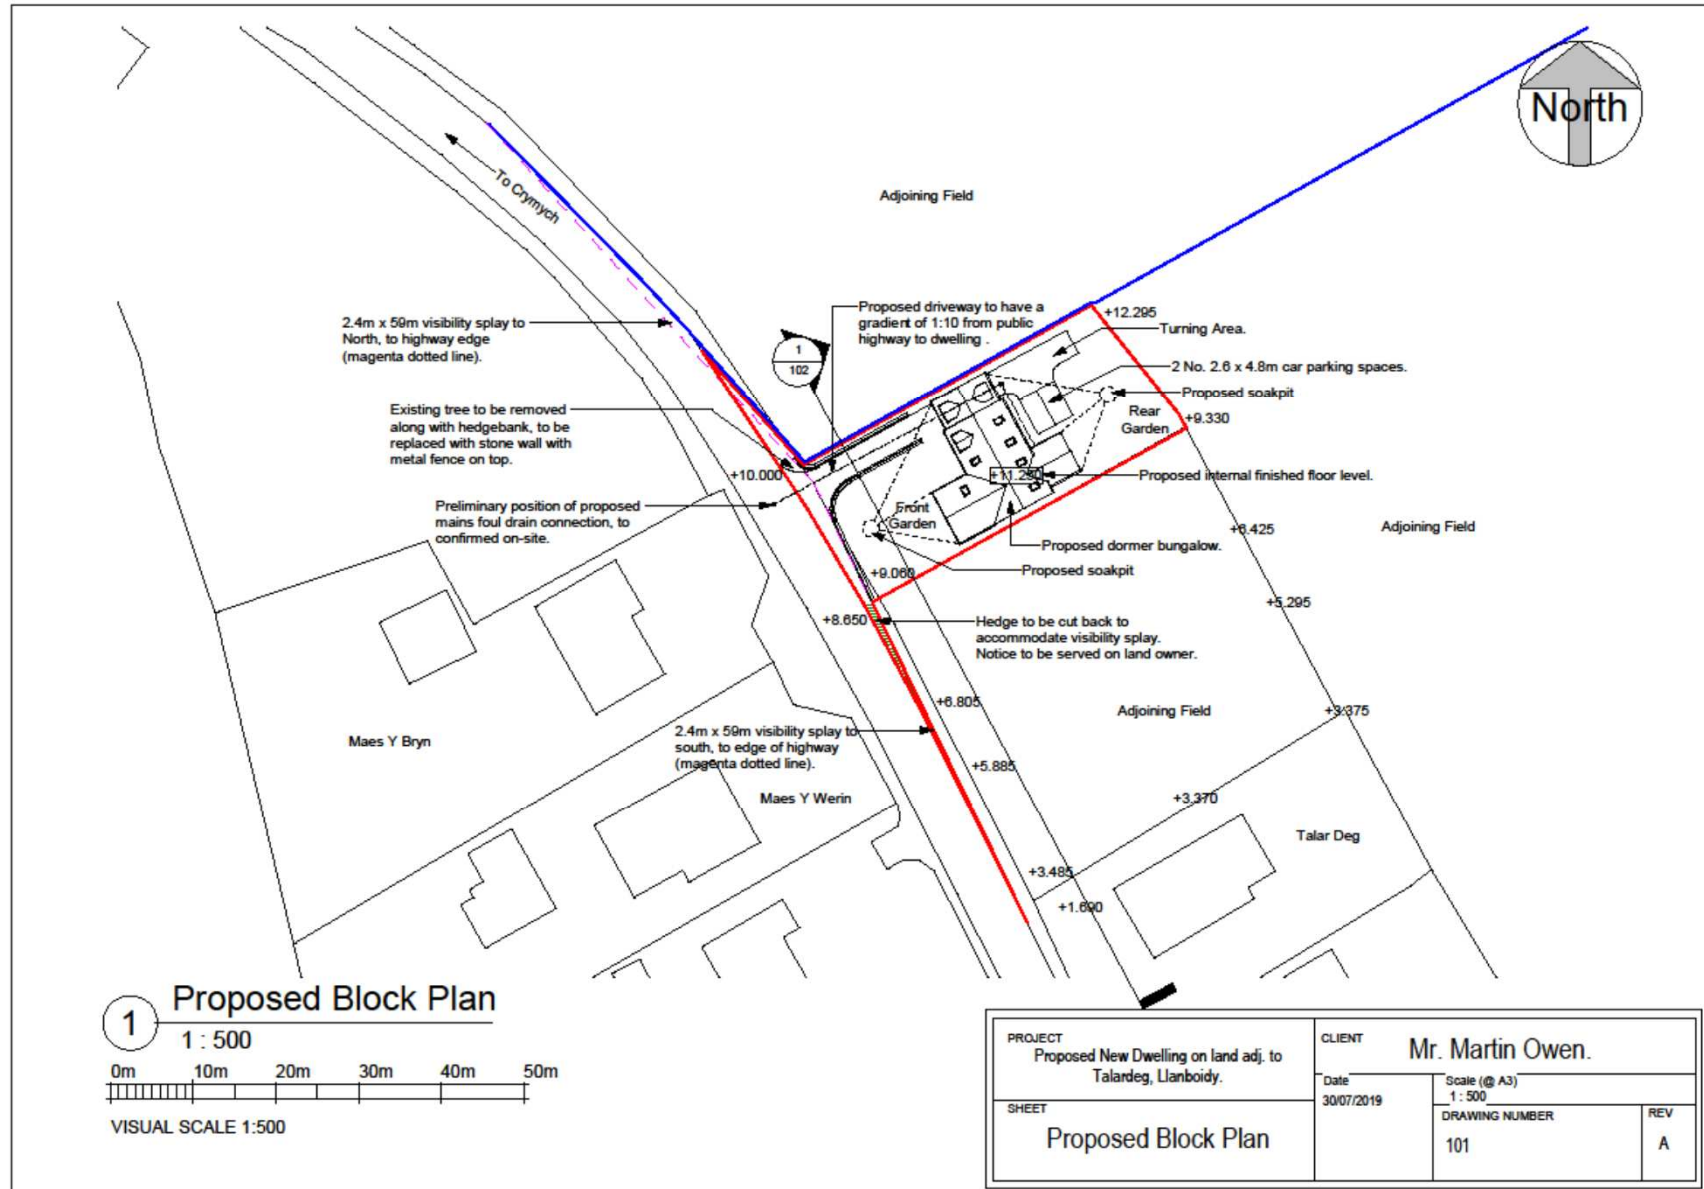

Site Location Plan

W/39269

Proposed Block Plan

W/39269 Proposed Elevation & Floor Plans

PROJECT	
Proposed New Dwelling on land adj. to Talardeg, Llanbody.	
TITLE	
Proposed Dwelling Layout.	
CLIENT	
Mr. Martin Owen.	
SCALE @ A1	DATE
As indicated	01/04/2019
DRAWING NUMBER	REV
01	

26/06/2019 12:33:07

W/39269 Proposed Cross Sections

1 Site Cross Section
1 : 200

0m 4m 8m 12m 16m 20m

VISUAL SCALE 1:200

PROJECT Proposed New Dwelling on land adj. to Talardeg, Llanboidy.	CLIENT Mr. Martin Owen.
SHEET Site Cross Section	Date 30/07/2019
	Scale (@ A3) 1 : 200
	DRAWING NUMBER 102
	REV