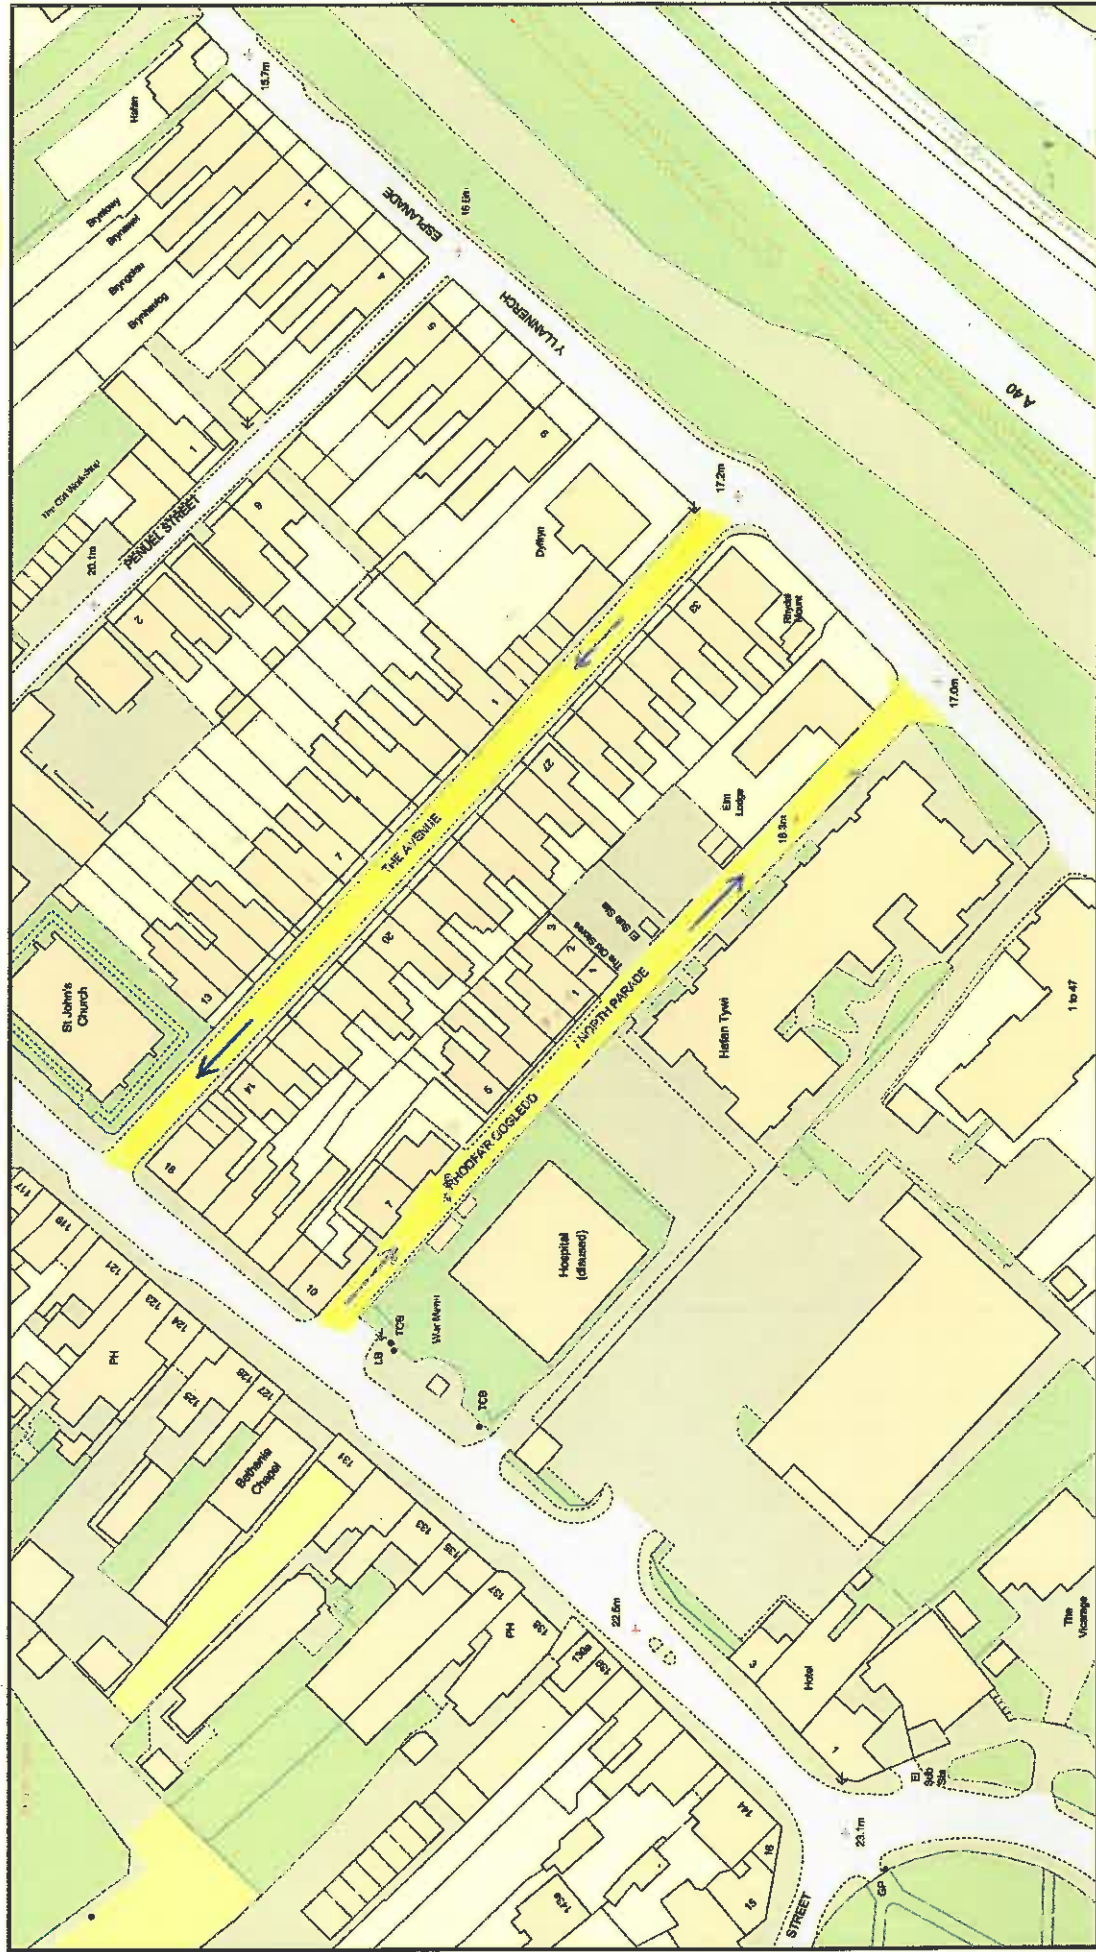

One way working, North Parade / The Avenue, Carmarthen.

Proposed one way working 

Graddfa 1:1250
Scale

Canol y Map
Map Centre

[241716.7.220296]

Dyddiad 06/09/2016
Date